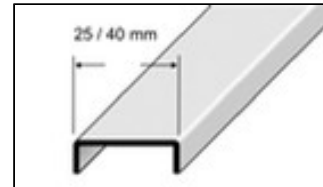

Separation and Deco profiles for flooring coverings**Application:**

Versatile stainless steel divider profile for special design applications in floor or wall coverings.

Material:

Stainless steel (V2A)

Width:

25 mm / 40 mm

Length:

250 cm