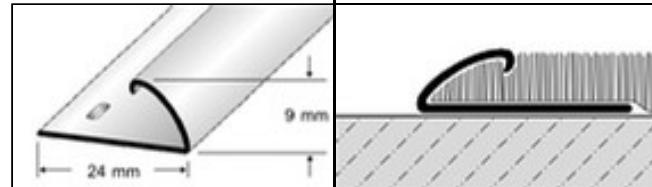

## Single curved edge carpet protector (Hammer down fixing)

### Application:

Edging strip for carpets to clamp their edges. Available in two separate heights. Anodised aluminium profile in various colour shades. Profiles are pressed down onto the flooring during the laying process. Attachment can be self adhesive or by means of screws.

### Length:

5 mm = 90 / 270 cm

9 mm = 90 / 100 / 270 cm