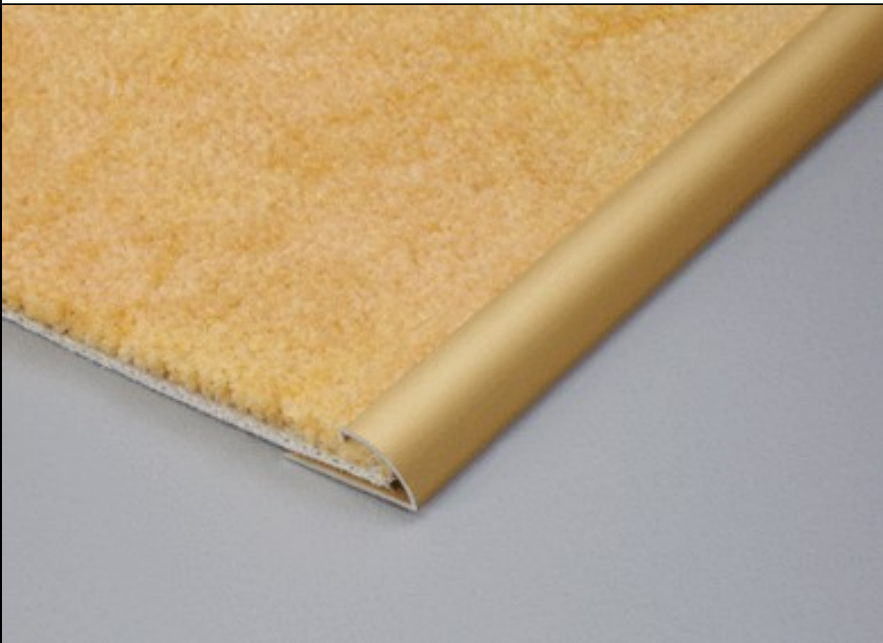

## Single curved edge carpet protector (Hammer down fixing)

### Application:

Edging strip for carpets to clamp their edges. Available in two separate heights. Anodised aluminium profile in various colour shades. Profiles are pressed down onto the flooring during the laying process. Attachment can be self adhesive or by means of screws.

### Material:

Aluminium anodised silver, gold, bronze