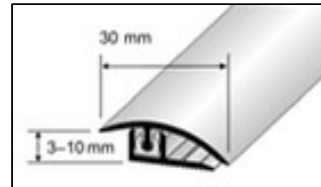

CLIPPER-CARPET

The perfect solution.

DURAL

Junction profiles for carpeted floors

Application:

3-component profile system with screwless top profile for carpet edgings. Various anodised finishes and colours as well as textured finishes are available. Plastic clips ensure firm hold.

Material:

- Aluminium anodised silver, gold, champagne, bronze.
- Aluminium Decor light grey, cream beige, ice blue, cloudy grey, salmon chestnut, velvet green.

Height:

3–10 mm

Width:

30 mm

Length:

90 / 270 cm