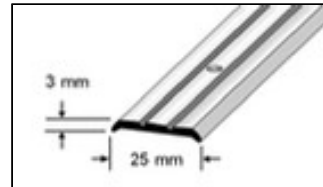

Cover strip, Finish strip**Application:**

For junctions between narrow carpets, between carpet and linoleum or at an edge or junction of a lino floor. The anodised aluminium profiles are available in various colours and are secured by screws.

Material:

Aluminium anodised silver, gold, bronze

Height:

3 / 5,5 mm

Width:

25 / 30 mm

Length:

270 cm