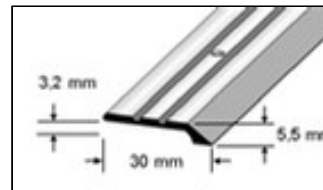

Cover strip, Finish strip**Application:**

For junctions between narrow carpets, between carpet and linoleum or at an edge or junction of a lino floor. The anodised aluminium profiles are available in various colours and are secured by screws.

Material:

Aluminium anodised silver, gold, bronze

Height:

3 / 5,5 mm

Width:

25 / 30 mm

Length:

270 cm