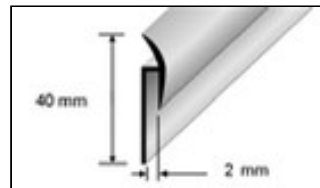

Cove former, cove cappings, tile to vinyl profiles, cover and finish strip

Cove former

Cove capping

Tile-to-vinyl profile

Application:

These PVC profiles are used for rounding off corners and edges of linoleum flooring. They are also available for junctions between tiled floors and walls.

Material:

PVC

Angle dimensions:

Cove former: 32 x 32 mm / 38 x 38 mm

Length:

200 cm

244 cm (tile-to-vinyl profile)