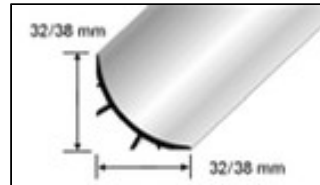

Cove former, cove cappings, tile to vinyl profiles, cover and finish strip

Cove former

Cove capping

Tile-to-vinyl profile

Application:

These PVC profiles are used for rounding off corners and edges of linoleum flooring. They are also available for junctions between tiled floors and walls.

Material:

PVC

Angle dimensions:

Cove former: 32 x 32 mm / 38 x 38 mm

Length:

200 cm

244 cm (tile-to-vinyl profile)