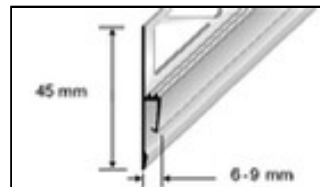

Cove former, cove cappings, tile to vinyl profiles, cover and finish strip

Cove former

Cove capping

Tile-to-vinyl profile

Application:

These PVC profiles are used for rounding off corners and edges of linoleum flooring. They are also available for junctions between tiled floors and walls.

Material:

PVC

Angle dimensions:

Cove former: 32 x 32 mm / 38 x 38 mm

Length:

200 cm

244 cm (tile-to-vinyl profile)