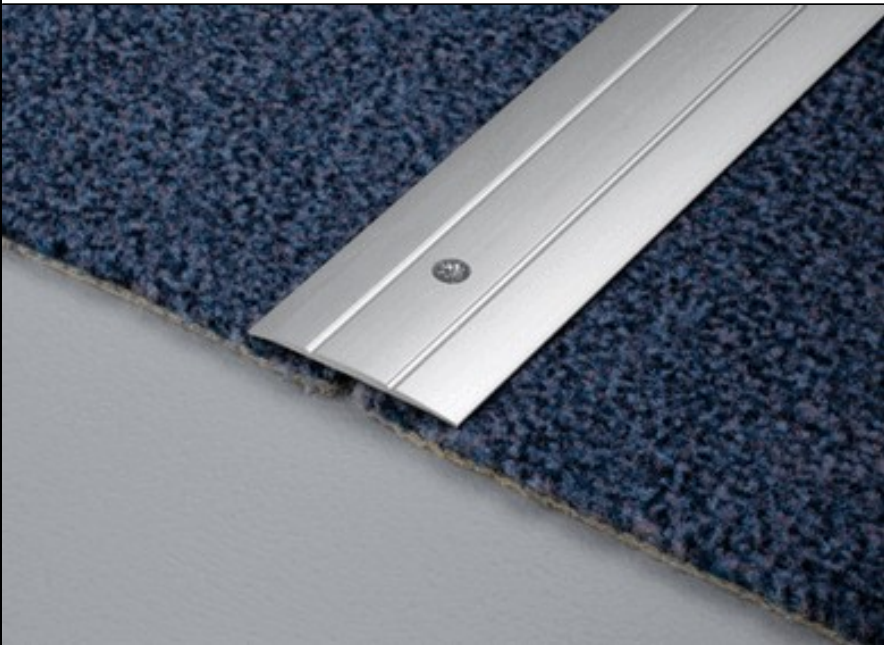

**Bridging cover strips****Application:**

Wide, flat junction profile with lengthways grooves for transitions between carpets of similar height. Ideal for junctions situated beneath doors. Centrally perforated aluminium profile in anodised colour shades. Secured by means of screws and wood plugs.

**Material:**

Aluminium anodised silver, gold, bronze

**Width:**

38 mm

**Length:**

90 / 100 / 270 cm