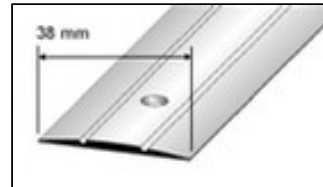

**Bridging cover strips****Application:**

Wide, flat junction profile with lengthways grooves for transitions between carpets of similar height. Ideal for junctions situated beneath doors. Centrally perforated aluminium profile in anodised colour shades. Secured by means of screws and wood plugs.

**Material:**

Aluminium anodised silver, gold, bronze

**Width:**

38 mm

**Length:**

90 / 100 / 270 cm