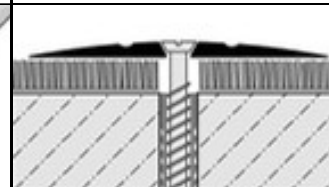

**Bridging cover strips****Application:**

Wide, flat junction profile with lengthways grooves for transitions between carpets of similar height. Ideal for junctions situated beneath doors. Centrally perforated aluminium profile in anodised colour shades. Secured by means of screws and wood plugs.

**Material:**

Aluminium anodised silver, gold, bronze

**Width:**

38 mm

**Length:**

90 / 100 / 270 cm