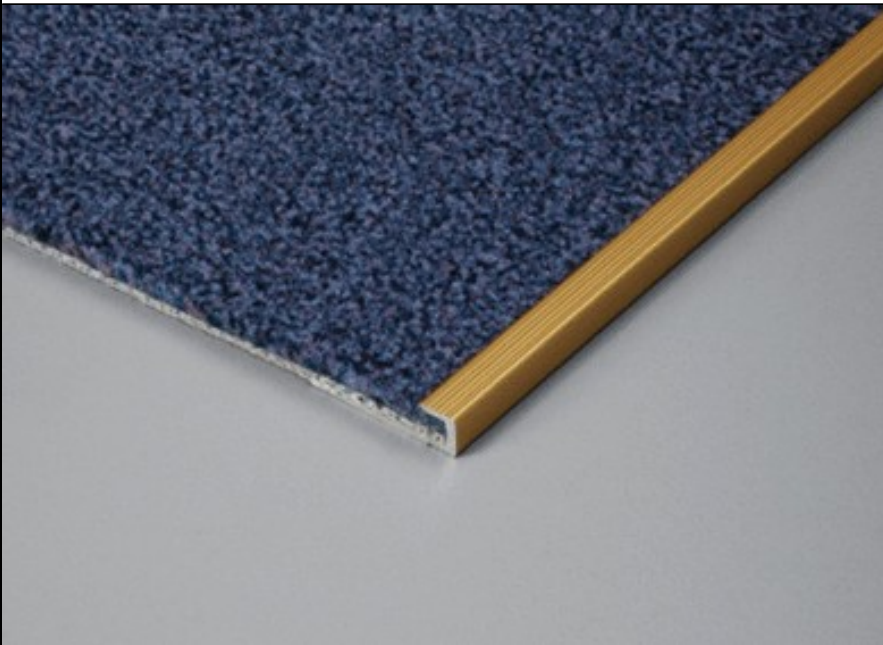

## Corner protection cover strips for carpets

**Application:**

Edge profile into which carpet edges can be inserted. Clean and safe edging for floors and steps. Various dimensions and anodised aluminium profiles are available, non perforated.

**Material:**

Aluminium anodised silver, gold, bronze

**Height:**

Internal height: 5 mm

**Length:**

270 cm