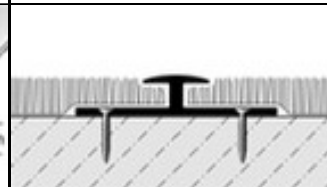

Double edge profile for carpet flooring of low heights

Application:

Double clamping profile made of aluminium in various colours for narrow junctions between thin-pile carpets. The base support is secured by screws and wood plugs so that the surface is smooth.

Material:

- Aluminium natural
- Aluminium anodised silver, gold champagne, bronze

Height:

Total height: 6 mm / Internal height: 3,5 mm

Width:

Visible width: 10 mm / Base width: 30 mm

Length:

270 cm