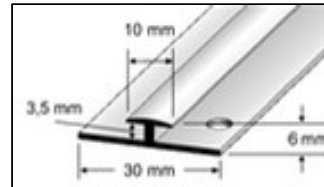

Double edge profile for carpet flooring of low heights

Application:

Double clamping profile made of aluminium in various colours for narrow junctions between thin-pile carpets. The base support is secured by screws and wood plugs so that the surface is smooth.

Material:

- Aluminium natural
- Aluminium anodised silver, gold champagne, bronze

Height:

Total height: 6 mm / Internal height: 3,5 mm

Width:

Visible width: 10 mm / Base width: 30 mm

Length:

270 cm