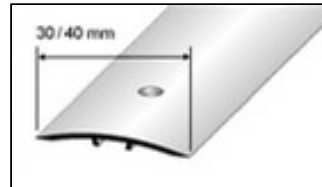

Cover Strips for carpets "heavy"

Unifloor Traffic

Application:

Reinforced junction profile for carpeted floors. Secured by screws and wood plugs. Aluminium profile with central screw holes available in two widths with various anodised colour shades.

Material:

- Aluminium anodised silver, gold, champagne, bronze.

Width:

30 mm / 40 mm

Length:

90 / 100 / 270 cm