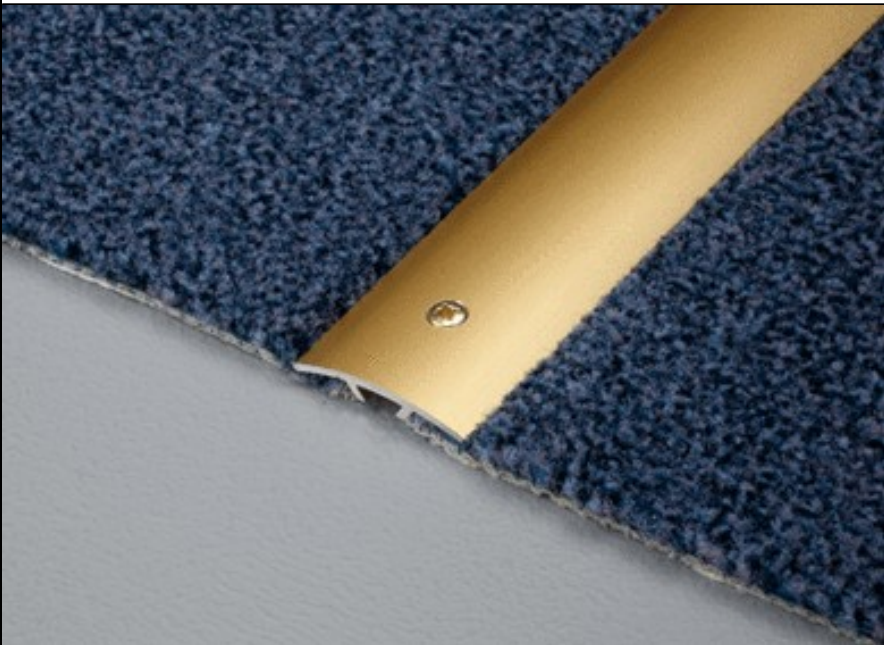

Cover Strips for carpets "heavy"

Unifloor Traffic

Application:

Reinforced junction profile for carpeted floors. Secured by screws and wood plugs. Aluminium profile with central screw holes available in two widths with various anodised colour shades.

Material:

- Aluminium anodised silver, gold, champagne, bronze.

Width:

30 mm / 40 mm

Length:

90 / 100 / 270 cm