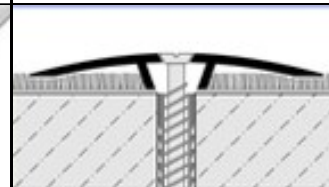

Cover Strips for carpets "heavy"

Unifloor Traffic

Application:

Reinforced junction profile for carpeted floors. Secured by screws and wood plugs. Aluminium profile with central screw holes available in two widths with various anodised colour shades.

Material:

- Aluminium anodised silver, gold, champagne, bronze.

Width:

30 mm / 40 mm

Length:

90 / 100 / 270 cm