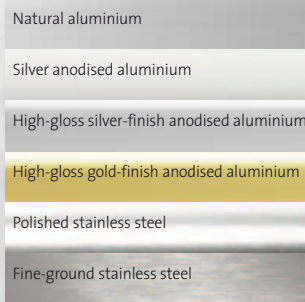

New Edge

SQUARELINE PVC

DURAL

Modern rooms – with a modern edge.

TECHNICAL DATA

Heights: 7, 9, 11 mm
 Length: 2,500 mm
 Accessories: Corner pieces for internal and external corners
 Colours: white, grey, jasmine, black
 Material: PVC

SQUARELINE METAL

DURAL

Practical and elegant square-shaped format.

TECHNICAL DATA

Heights: 7, 9, 11, 12.5 mm
 Length: 2,500 mm
 Accessories: Corner pieces for internal and external corners
 Material: aluminium and stainless steel

Square-format profiles for durable edge protection and flawlessly perfect corners.

The colours depicted are reliant on the printing process and may deviate slightly from those shown. We reserve the right to make technical amendments and design changes.

- SQUARELINE METAL makes for precise angles and overall aesthetic design. Corners can be fashioned with high-precision perfection.
- Matching corner pieces are available for all versions.

- SQUARELINE METAL makes for a glittering sparkle, in aluminium – either natural, anodised or gloss finished – or elegant stainless steel, either polished or fine-ground.