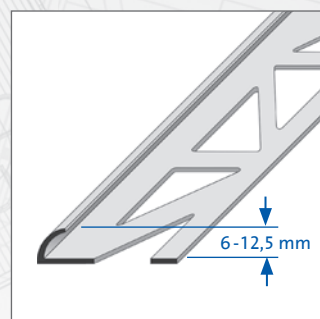

DURABORD

1/2

Round edge profiles (open) PVC

DURAL

APPLICATION:

Dural's DURABORD round edge profiles have been developed to provide a smooth fit at outer corners with walls. They are gently rounded. Apart from their protective function, they are also suitable for sophisticated designs. In addition, they are suitable for covering wall sockets for use with tiles, carpet, parquet or natural stone. High-quality shaped pieces are used to connect profiles together.

PRODUCT DATA:

MATERIAL:	– PVC standard or PVC high gloss („Star“ with peel-off strip)
COLOURS:	– white, jasmine, beige, black, brown, pergamon light, grey, blue, ivory, bright red, whisper blue, whisper pink, pergamon, silver grey, mint, peach, royal blue, bright yellow, dark green. – marble white, marble beige, marble grey, marble black, marble pink, marble green. – granite white, granite beige, granite grey, granite black
LENGTH:	250 cm
HEIGHT:	6 / 8 / 10 / 12,5 mm
ACCESSORIES:	External corners X or Y