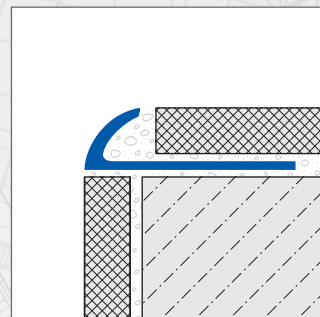

DURABORD

1/2

Round edge profiles (open) PVC

DURAL

APPLICATION:

Dural's DURABORD round edge profiles have been developed to provide a smooth fit at outer corners with walls. They are gently rounded. Apart from their protective function, they are also suitable for sophisticated designs. In addition, they are suitable for covering wall sockets for use with tiles, carpet, parquet or natural stone. High-quality shaped pieces are used to connect profiles together.

PRODUCT DATA:

MATERIAL:	– PVC standard or PVC high gloss („Star“ with peel-off strip)
COLOURS:	– white, jasmine, beige, black, brown, pergamon light, grey, blue, ivory, bright red, whisper blue, whisper pink, pergamon, silver grey, mint, peach, royal blue, bright yellow, dark green. – marble white, marble beige, marble grey, marble black, marble pink, marble green. – granite white, granite beige, granite grey, granite black
LENGTH:	250 cm
HEIGHT:	6 / 8 / 10 / 12,5 mm
ACCESSORIES:	External corners X or Y