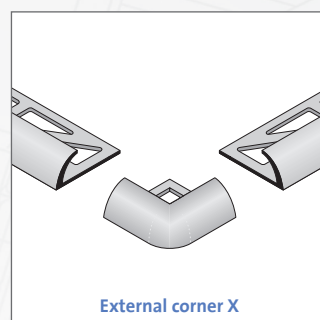

DURABORD

1/2

Round edge profiles (open) PVC

DURAL

APPLICATION:

Dural's DURABORD round edge profiles have been developed to provide a smooth fit at outer corners with walls. They are gently rounded. Apart from their protective function, they are also suitable for sophisticated designs. In addition, they are suitable for covering wall sockets for use with tiles, carpet, parquet or natural stone. High-quality shaped pieces are used to connect profiles together.

Round edge profiles (open) PVC

DURAL

INSTALLATION:

1. DURABORD round edge profiles should be selected according to the tile thickness.
2. Tile adhesive should be applied to the edges with a toothed trowel. For outer edges at walls first ensure that the wall is fully tiled.
3. Press the DURABORD profiles into the adhesive bedding and align them.
4. Securing brackets should be completely covered over with adhesive.
5. Firmly press in the tiles and align them so that they are flush with the upper edge of the profile. Lay tiles so that they are fully tessellated.
6. Allow a 2-3 mm gap around the profile.
7. Completely fill the gap between tiles and profile with grout.