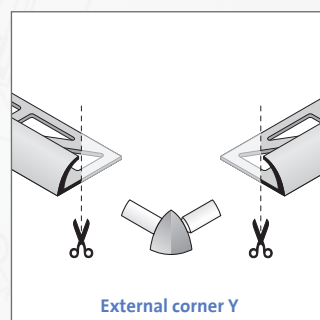

MATERIAL:

DURABORD is available in the following versions: standard PVC and high gloss-painted („Star“ – with protective peel-off strip). Available in a variety of single colours, various marble and granite tones.