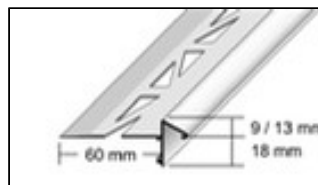

for balcony coverings, horizontal or vertical

Profil BKAE

External corner horizontal

External corner vertical

Internal corner horizontal

Internal corner vertical

Applications:

DURABAL BKAE balcony edge profile with drainage sill and holed support base for the laying of tiles using the thin-bed process. This profile can be installed horizontally or vertically. Extensions are held together with connectors and inside and outside corners are dealt with by means of specially formed corner pieces.

Material:

Aluminium anodised

Height:

9 mm / 13 mm

Length:

300 cm