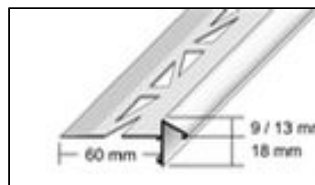

for balcony coverings, horizontal or vertical

Profil BKAE

External corner horizontal

External corner vertical

Internal corner horizontal

Internal corner vertical

Applications:

DURABAL BKAE balcony edge profile with drainage sill and holed support base for the laying of tiles using the thin-bed process. This profile can be installed horizontally or vertically. Extensions are held together with connectors and inside and outside corners are dealt with by means of specially formed corner pieces.

Material:

Aluminium anodised

Height:

9 mm / 13 mm

Length:

300 cm