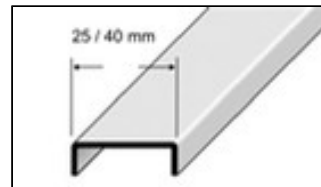

**Separation and Deco profiles for flooring coverings****Application:**

Versatile stainless steel divider profile for special design applications in floor or wall coverings.

**Material:**

Stainless steel (V2A)

**Width:**

25 mm / 40 mm

**Length:**

250 cm