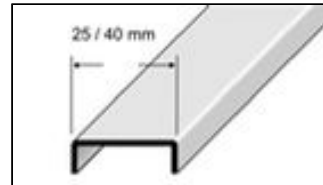

Separation and Deco profiles for flooring coverings**Application:**

Versatile stainless steel divider profile for special design applications in floor or wall coverings.

Material:

Stainless steel (V2A)

Width:

25 mm / 40 mm

Length:

250 cm