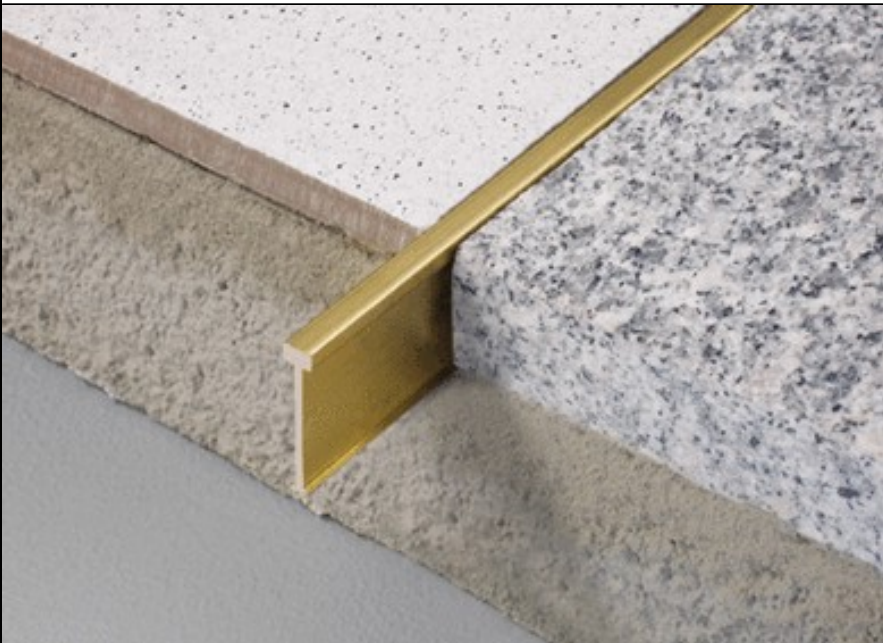

Separation profiles

**Application:**

Decorative divider profile for use in designs with Terrazzo floors.
The visible surface can be polished along with the rest of the surface

Material:

Brass

Dimension:

5 x 3 x 10 mm, 5 x 3 x 25 mm