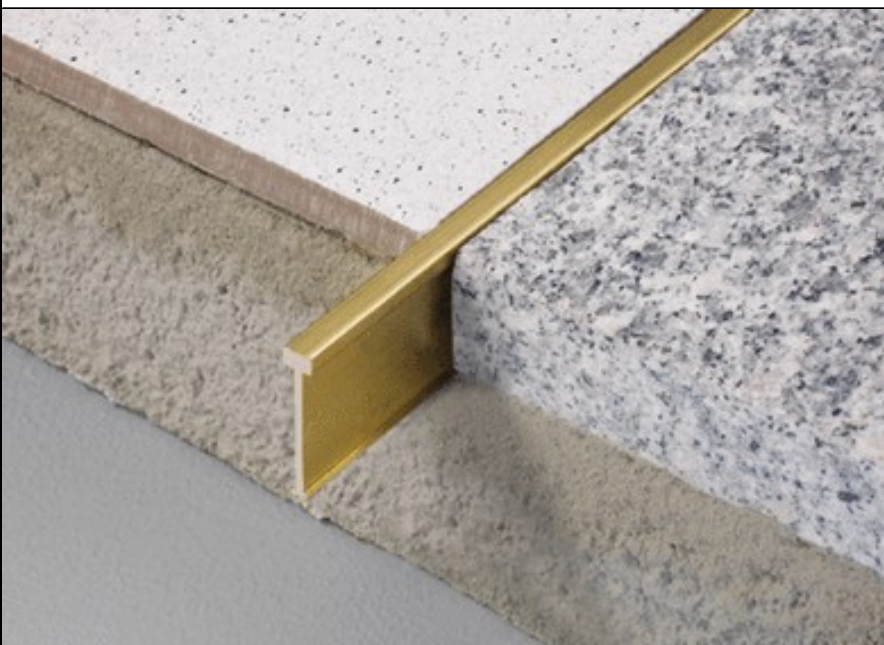

## Separation profiles

**Application:**

Decorative divider profile for use in designs with Terrazzo floors.  
The visible surface can be polished along with the rest of the surface

**Material:**

Brass

**Dimension:**

5 x 3 x 10 mm, 5 x 3 x 25 mm