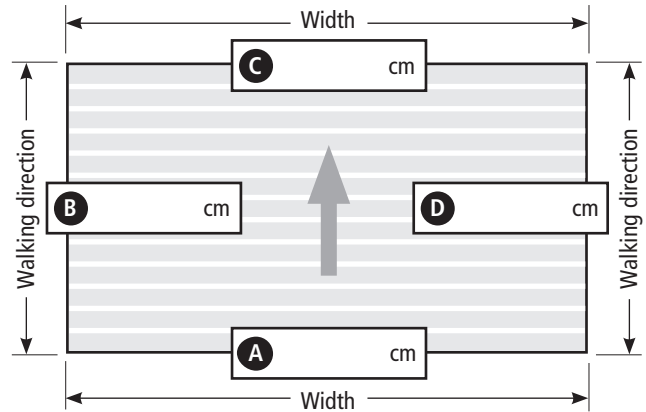

Enquiry Order

DURAWAY XTRA

Quantity: _____

Product: (DWXT) Textile (DWXC) Rubber
 (DWXTC) Rubber/Textile

Colour textile: 97 grey 33 black

Colour rubber: black

Frame profile height: 14 mm

Frame required: yes no

Material (frame): Aluminium (15 x 30 x 3 mm)

Measuring correctly:

In order to determine the exact dimensions, please measure all four sides, so that any asymmetry can be taken into account.

Given dimensions are for:

Frame size external:

Frame size internal:
 (for a doormat in an existing frame)

Finished dimensions of the mat:

Please note!
 The dimensions of the doormat must be smaller than those of the frame so that the mat can be lifted out easily for cleaning purposes.
In this case, deduct 2.5 mm from each side of the mat, so that the mat is 5 mm shorter in both width and length (walking direction).

Special shapes / asymmetrical formats (additional charge)

Please provide a drawing showing the exact dimensions !

DURAWAY XTRA doormats are made in one piece where possible. Only mats that are wider than 300 cm or weigh more than 70 kg are split into two sections, to make them easier to handle and to take up for cleaning. We would like to remind you again of the importance of specifying the walking direction correctly. Only if the doormats are laid at right angles to the walking direction will it be possible to achieve optimum cleaning and eliminate the risk of slipping. Unfortunately it is not uncommon (even in large projects) to find doormats laid in the wrong direction. **If you have placed an order, we will send you a detailed sketch for you to approve.**