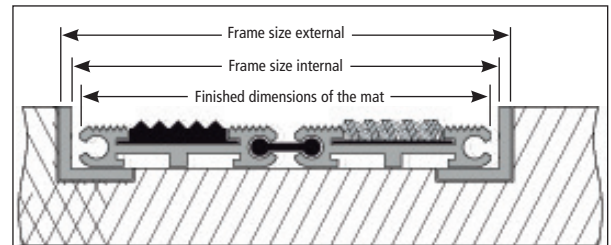

Material (frame): Aluminium (15 x 30 x 3 mm)

Measuring correctly:

In order to determine the exact dimensions, please measure all four sides, so that any asymmetry can be taken into account.

Given dimensions are for:

Frame size external:

Frame size internal:
 (for a doormat in an existing frame)

Finished dimensions of the mat:

Please note!
 The dimensions of the doormat must be smaller than those of the frame so that the mat can be lifted out easily for cleaning purposes.
In this case, deduct 2.5 mm from each side of the mat, so that the mat is 5 mm shorter in both width and length (walking direction).

Special shapes / asymmetrical formats (additional charge)

Please provide a drawing showing the exact dimensions !

DURAWAY XTRA doormats are made in one piece where possible. Only mats that are wider than 300 cm or weigh more than 70 kg are split into two sections, to make them easier to handle and to take up for cleaning. We would like to remind you again of the importance of specifying the walking direction correctly. Only if the doormats are laid at right angles to the walking direction will it be possible to achieve optimum cleaning and eliminate the risk of slipping. Unfortunately it is not uncommon (even in large projects) to find doormats laid in the wrong direction. **If you have placed an order, we will send you a detailed sketch for you to approve.**