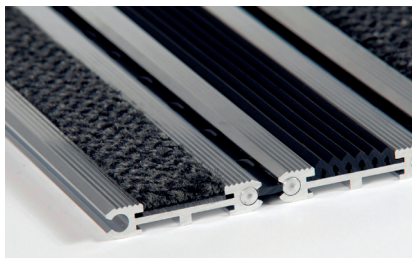

# DURAWAY XTRA

- extra durable
- extra flat
- extra wide

This is a self-supporting floor mat with wide grooved aluminium profiles building its base that are in turn connected to an elastic profile, allowing you to roll up the floor mat. The aluminium profiles are provided either with rubber strips in the shape of a sawtooth for heavy dirt or with textile for fine dirt and water. DURAWAY XTRA is suited for very heavy loads.

<b>Reference number</b>	DURAWAY XTRA
<b>Description</b>	Individual floor mat system for installation
<b>Application</b>	Entry mat suited for indoor and outdoor areas
<b>Areas of use</b>	Entry areas of hotels, banks, restaurants, office buildings, car showroom, but also for apartment buildings
<b>Design</b>	DWXC rubber strips / DWXT textile strips / DWXTC rubber and textile strip mix
<b>Material</b>	Rubber strips: PVC, toothed Textile strips: Polyamide fibre (does not absorb water)
<b>Rubber strip colours</b>	black 
<b>Colours Textile strips</b>	black      grey 
<b>Dimensions</b>	According to customer wishes, the length is always adapted to the width of the aluminium strip - 60 mm. For any desired length, a rubber sealing profile is used which guarantees the exact floor mat length.
<b>Height</b>	Total: 14 mm Aluminium profile: 12 mm
<b>Weight</b>	20 kg/m <sup>2</sup>
<b>Suitable for heavy loads!</b>	yes, up to 12.5 t per 100 cm <sup>2</sup> (10 x 10 cm)
<b>Installation</b>	On the floor level in prepared openings fitted with a aluminium installation frame DWRA 1530 (15 x 30 x 2 mm), or exposed on the floor in an aluminium cover frame with a width of 45 mm.
<b>Drawing</b>	