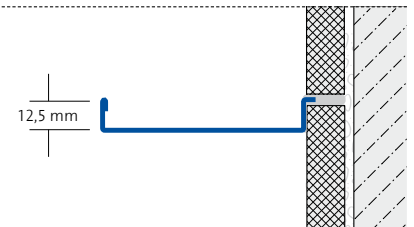

Montage TS DNG / TS DNS