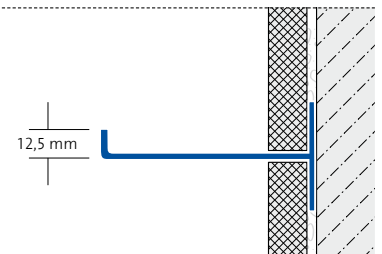

Montage TS RE