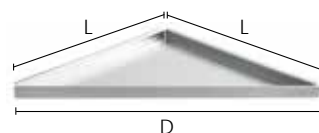

TS RE 1560, L = 600 mm, B = 150 mm

TS RE 1180, L = 800 mm, B = 115 mm

TS RE 1580, L = 800 mm, B = 150 mm

Montage TS RE

### TI-SHELF DNG

Eckablage in Dreieckform mit gleichlangen Schenkeln zum Nachrüsten

TS DNG 2028, L = 205 mm, D = 285 mm

TS DNG 2332, L = 235 mm, D = 328 mm

TS DNG 2637, L = 265 mm, D = 370 mm