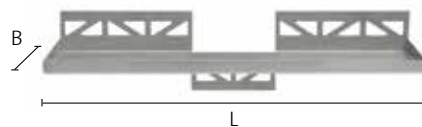

TI-SHELF RE

Wandablage in Rechteckform

TS RE 1130, L = 300 mm, B = 115 mm

TS RE 1530, L = 300 mm, B = 150 mm

TS RE 1140, L = 400 mm, B = 115 mm

TS RE 1540, L = 400 mm, B = 150 mm

TS RE 1160, L = 600 mm, B = 115 mm

TS RE 1560, L = 600 mm, B = 150 mm

TS RE 1180, L = 800 mm, B = 115 mm

TS RE 1580, L = 800 mm, B = 150 mm